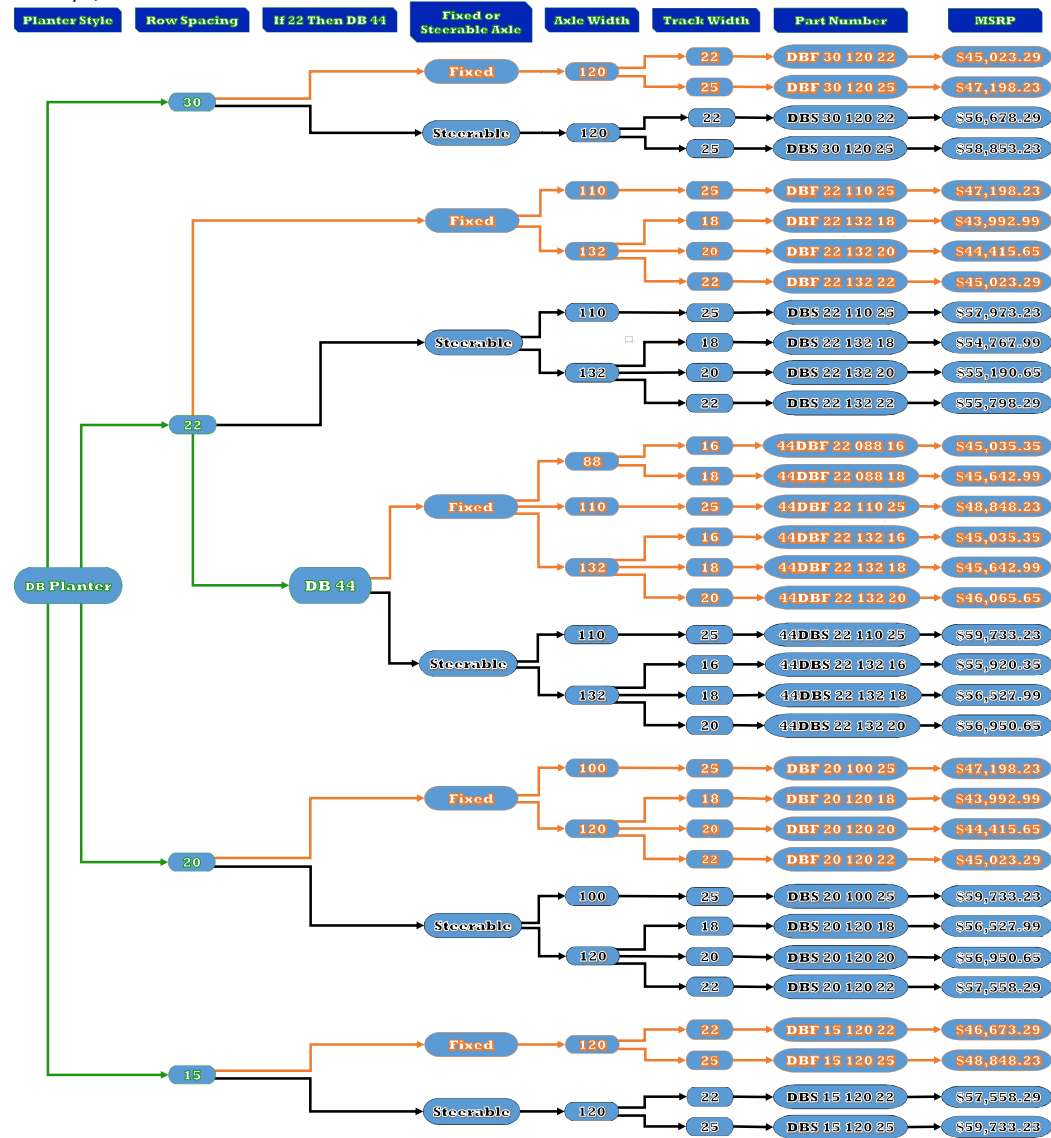

February 1, 2023

All prices are subject to change, nothing is for sure until shipping.

DB Planter Kits with 22 or 25 inch wide tracks will have all new TTS High Speed Tracks units